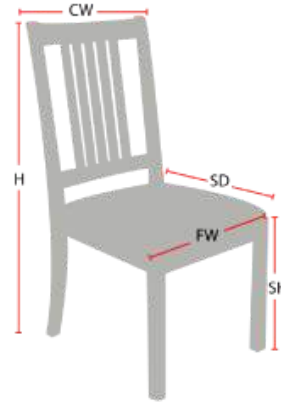

BOISE STACK

Stacking Option: Yes

Hardwood Species: Beech, Ash, Cherry, Red Oak, Maple, White Oak

Arms: With or without

Seat Type: Wooden or Upholstered

Warranty: 20 years

Construction: Eustis Joint

Chair Dimensions

Height (H):	34"
Chair Width (CW):	17.5"
Seat Depth (SD):	17"
Sitting Height (SH):	18"
Front Width (FW):	17.5"

978-827-3103 • sales@eustischair.com • EustisChair.com