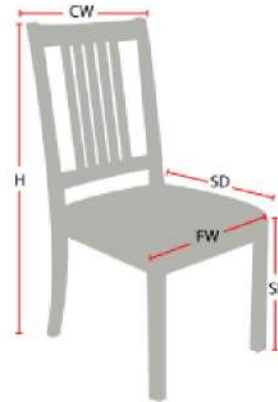

BAINBRIDGE ISLAND

Stacking Option: Yes

Hardwood Species: Beech, Ash, Cherry,
Red Oak, Maple, White Oak

Arms: With or without

Seat Type: Wooden or Upholstered

Warranty: 20 years

Construction: Eustis Joint

Chair Dimensions

Height (H):	39"
Chair Width (CW):	18.5"
Seat Depth (SD):	18"
Sitting Height (SH):	18"
Front Width (FW):	18"

978-827-3103 • sales@eustischair.com • EustisChair.com