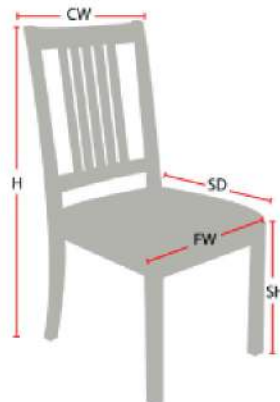

RISLEY STACKING CHAIR

978-827-3103 • sales@eustischair.com • EustisChair.com

RISLEY STACKING CHAIR

Stacking Option: Yes, up to 10 chairs high
Hardwood Species: Any species available
Arms: With or without
Seat: Wooden or Upholstered (C.O.M. 1/2 yard per chair)
Warranty: 20 years
Construction: Eustis Joint
Available Chair Widths: Standard Width, Wide, or Narrow (10-60)

The Risley Stacking Chair by Eustis Chair is a traditional chair with Gothic styling. The classic design means it looks great in almost any room. Eustis Chair first created this chair for Cornell University. The Risley works well as banquet chairs, classroom chairs, library chairs, school dining chairs, funeral home chairs, church chairs, university chairs, spiritual chairs, and more.

Chair Dimensions

Height (H):	38"
Chair Width (CW):	18"
Seat Depth (SD):	17"
Sitting Height (SH):	18"
Front Width (FW):	18"

978-827-3103 • sales@eustischair.com • EustisChair.com