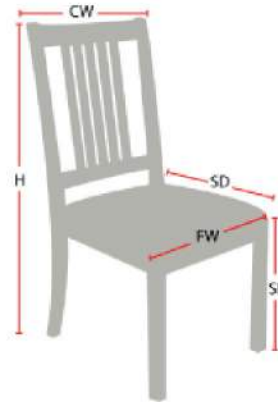

RISLEY

Stacking Option: Yes
Hardwood Species: Beech, Ash, Cherry, Red Oak, Maple, White Oak
Arms: With or without
Seat Type: Wooden or Upholstered
Warranty: 20 years
Construction: Eustis Joint

Chair Dimensions

Height (H):	38"
Chair Width (CW):	18"
Seat Depth (SD):	17"
Sitting Height (SH):	18"
Front Width (FW):	18"

978-827-3103 • sales@eustischair.com • EustisChair.com