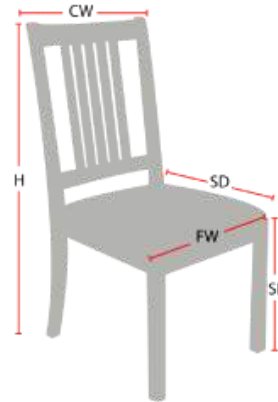

## Chair Dimensions

Height (H):	33"
Chair Width (CW):	19"
Seat Depth (SD):	21"
Sitting Height (SH):	18"
Front Width (FW):	19"

978-827-3103 • [sales@eustischair.com](mailto:sales@eustischair.com) • [EustisChair.com](http://EustisChair.com)