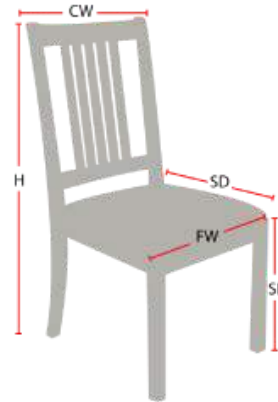

## Chair Dimensions

Height (H):	32.5"
Chair Width (CW):	19"
Seat Depth (SD):	18"
Sitting Height (SH):	18"
Front Width (FW):	19"

978-827-3103 • [sales@eustischair.com](mailto:sales@eustischair.com) • [EustisChair.com](http://EustisChair.com)