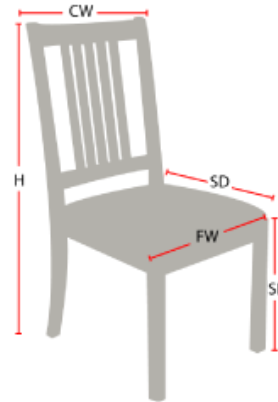

# KENNEDY CLUB WIDE

Stacking Option: No

Hardwood Species: Beech, Ash, Cherry, Red Oak, Maple, White Oak

Arms: With

Seat Type: Upholstered

Warranty: 20 years

Construction: Eustis Joint

## Chair Dimensions

Height (H):	31"
Chair Width (CW):	23"
Seat Depth (SD):	18"
Sitting Height (SH):	18"
Front Width (FW):	20"

978-827-3103 • [sales@eustischair.com](mailto:sales@eustischair.com) • [EustisChair.com](http://EustisChair.com)