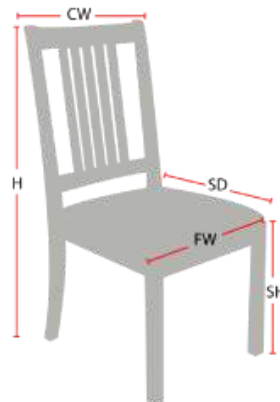

## BAINBRIDGE ISLAND WIDE STACKING CHAIR

The Bainbridge Island Wide stacking hardwood chair by Eustis Chair is a classic arts and crafts style of chair.

The Bainbridge Island line has three offerings: The Original Bainbridge Island, the Bainbridge Island Wide (pictured here), and the Bainbridge Island Jr. (a smaller, lighter version).

**Stacking Option:** Yes, up to 10 chairs high

**Hardwood Species:** Any species available

**Arms:** With or without

**Seat:** Wooden or Upholstered (C.O.M. 1/2 yard per chair)

**Warranty:** 20 years

**Construction:** Eustis Joint

**Available Chair Widths:** Standard Width, Wide, or Narrow (10-60)

### Chair Dimensions

Height (H):	39"
Chair Width (CW):	19.5"
Seat Depth (SD):	18"
Sitting Height (SH):	18"
Front Width (FW):	19"